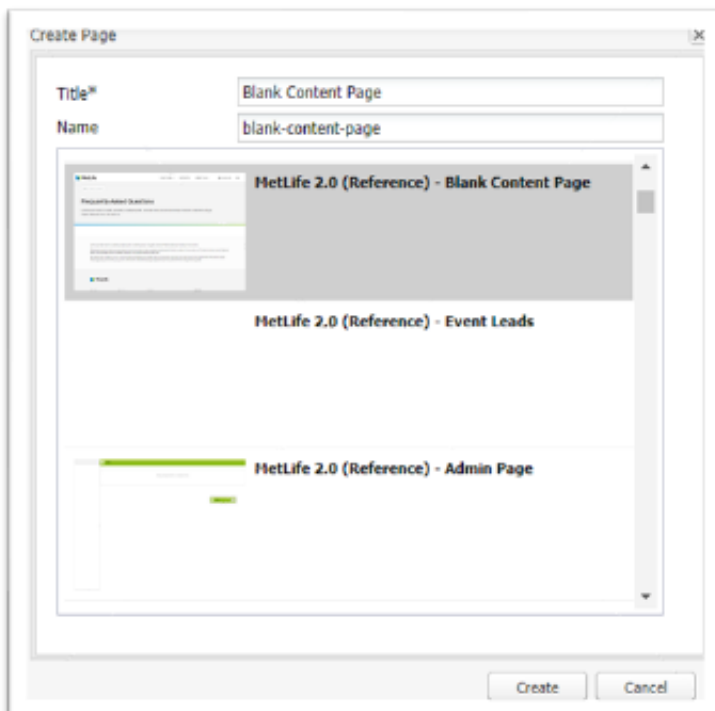

2 Introduction

This document provides How-to Instructions for the Promo Hero. This is intended and available in MetLife 2.0-page templates.

2.1 Short Description

This component is used for showing the highlights of page using title and subtitle.

2.2 Intended Audience

The primary audience of this design is:

- Content Authors
- Agencies
- Marketers

3 How to Create a Hero Component with Title and Subtitle

This template can be created by selecting “MetLife 2.0 (Reference) – Blank Content Page” from the list of templates, while creating new page.