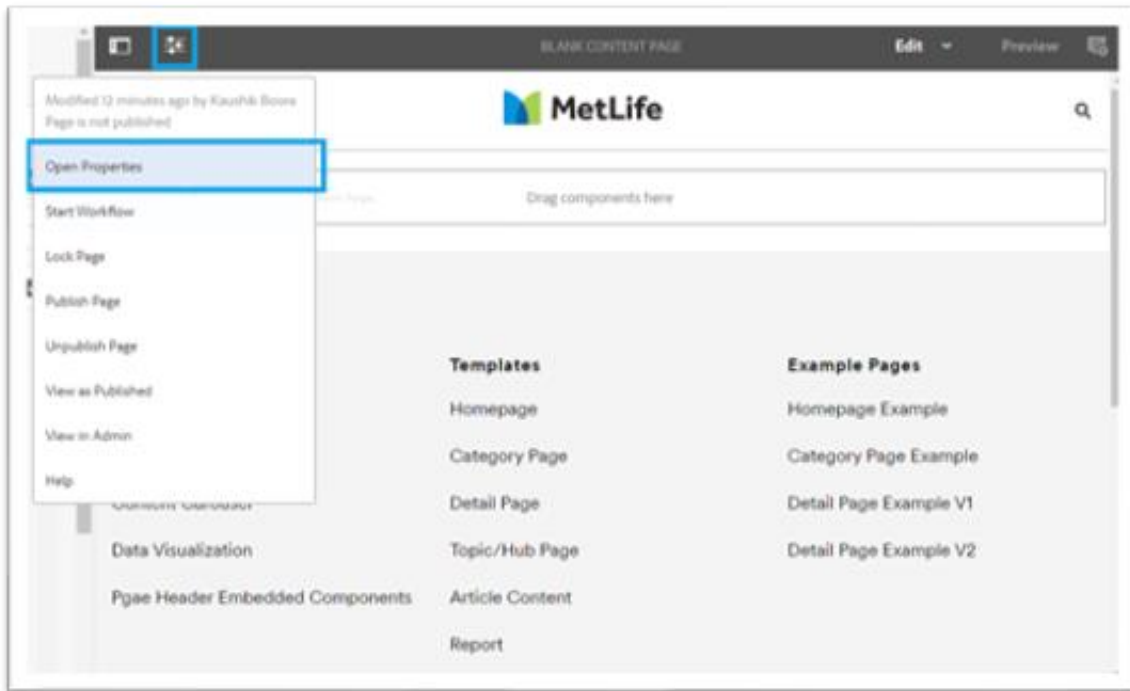

3.1 How to Enable Promo Hero Component

The Promo Hero component can be enabled/disabled at the page properties of a page. Unlike other components this component is not available on sidekick. The option to enable/disable Promo Hero component is available on blank content page templates. Open the page properties of a page and select 'Promo Hero' from the drop-down value under Blank Content tab.