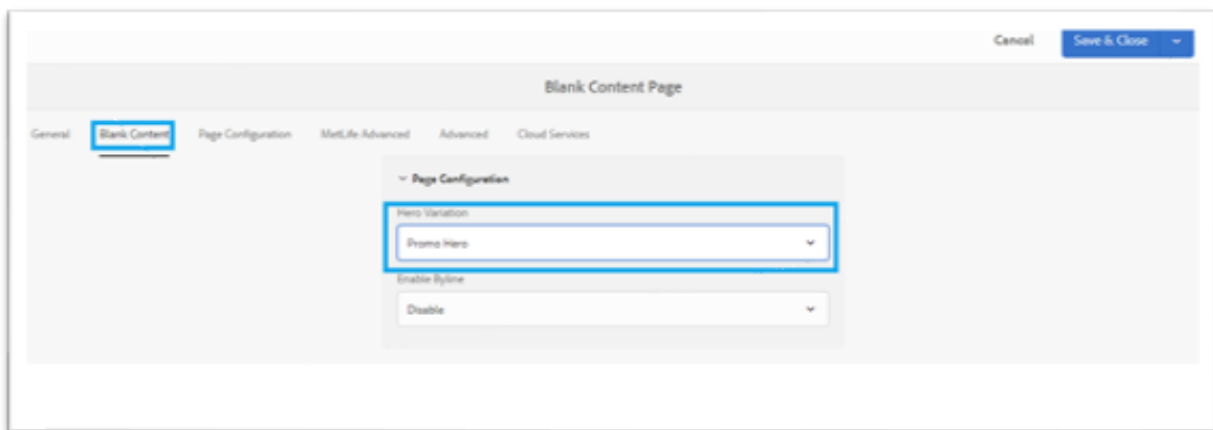

To Enable Promo Hero, select "Promo Hero" from the Hero Variation Dropdown